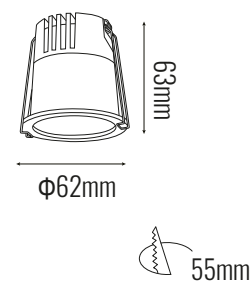

TECHNICAL DATA

**TYPE**

Professional LED for Interior Lighting.

**OPENING/BEAM**

High efficiency Ra>90 LED .

**MATERIAL**

Die-cast aluminum

PRO	CRI ≥ 90	
IP20		36°
220-240V 50/60Hz		30,000h L70

Model:	Sound
Format:	Round
Location:	Interior
Wattage:	7W
Materials:	Aluminum
Led Color:	3000K / 4000K / 6500K
Product Dimension:	D62*63, cut out: D55mm
IP Code:	20
Fixation:	Recessed
CRI :	90
Lumen Output:	421LM
Frequency:	50/60 Hz
Beam Angle:	36°

DIMENSION DRAW

**INDOOR**